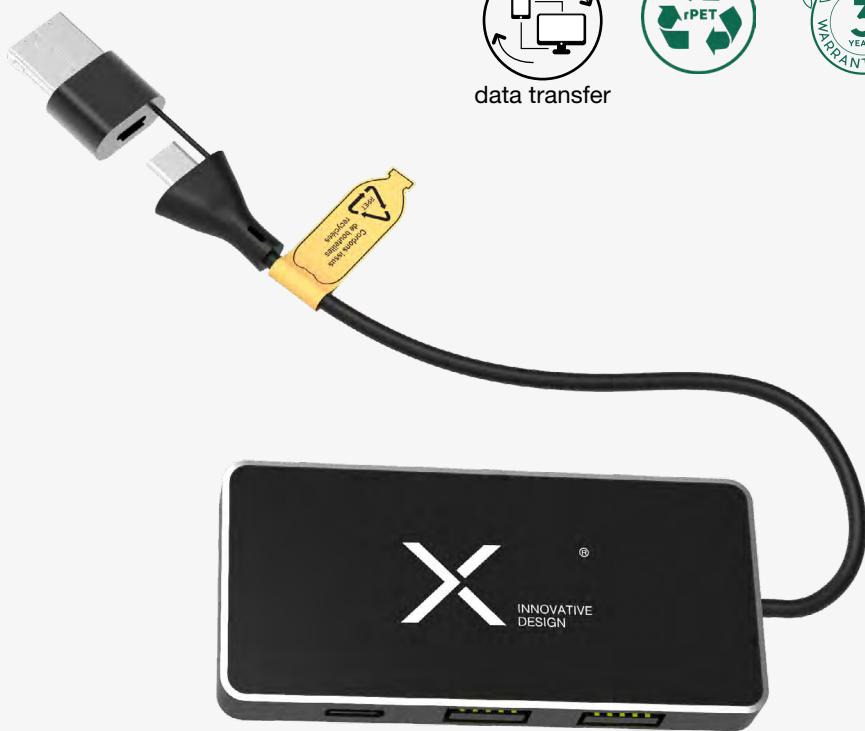

Wireless charging mouse

rechargeable
battery

•O21

Wireless charging mouse & base

rechargeable
battery

•O22

Lighting wireless mouse

rechargeable
battery

•O25
Wireless mousepad

•O26
Recycled PU mousepad-to-go

•W23
Wireless 100% wood

•W14
Eco hexa wireless base

•W13.30L
Eco wireless base

10W

•W13.20L

•W13.50L

•H16
Wireless stand hub

•W29
Transparent wireless base

15W

NEW

data transfer

•H20
Lighting hub USB/Type C

•W12.30L
Wireless base 10W

10W