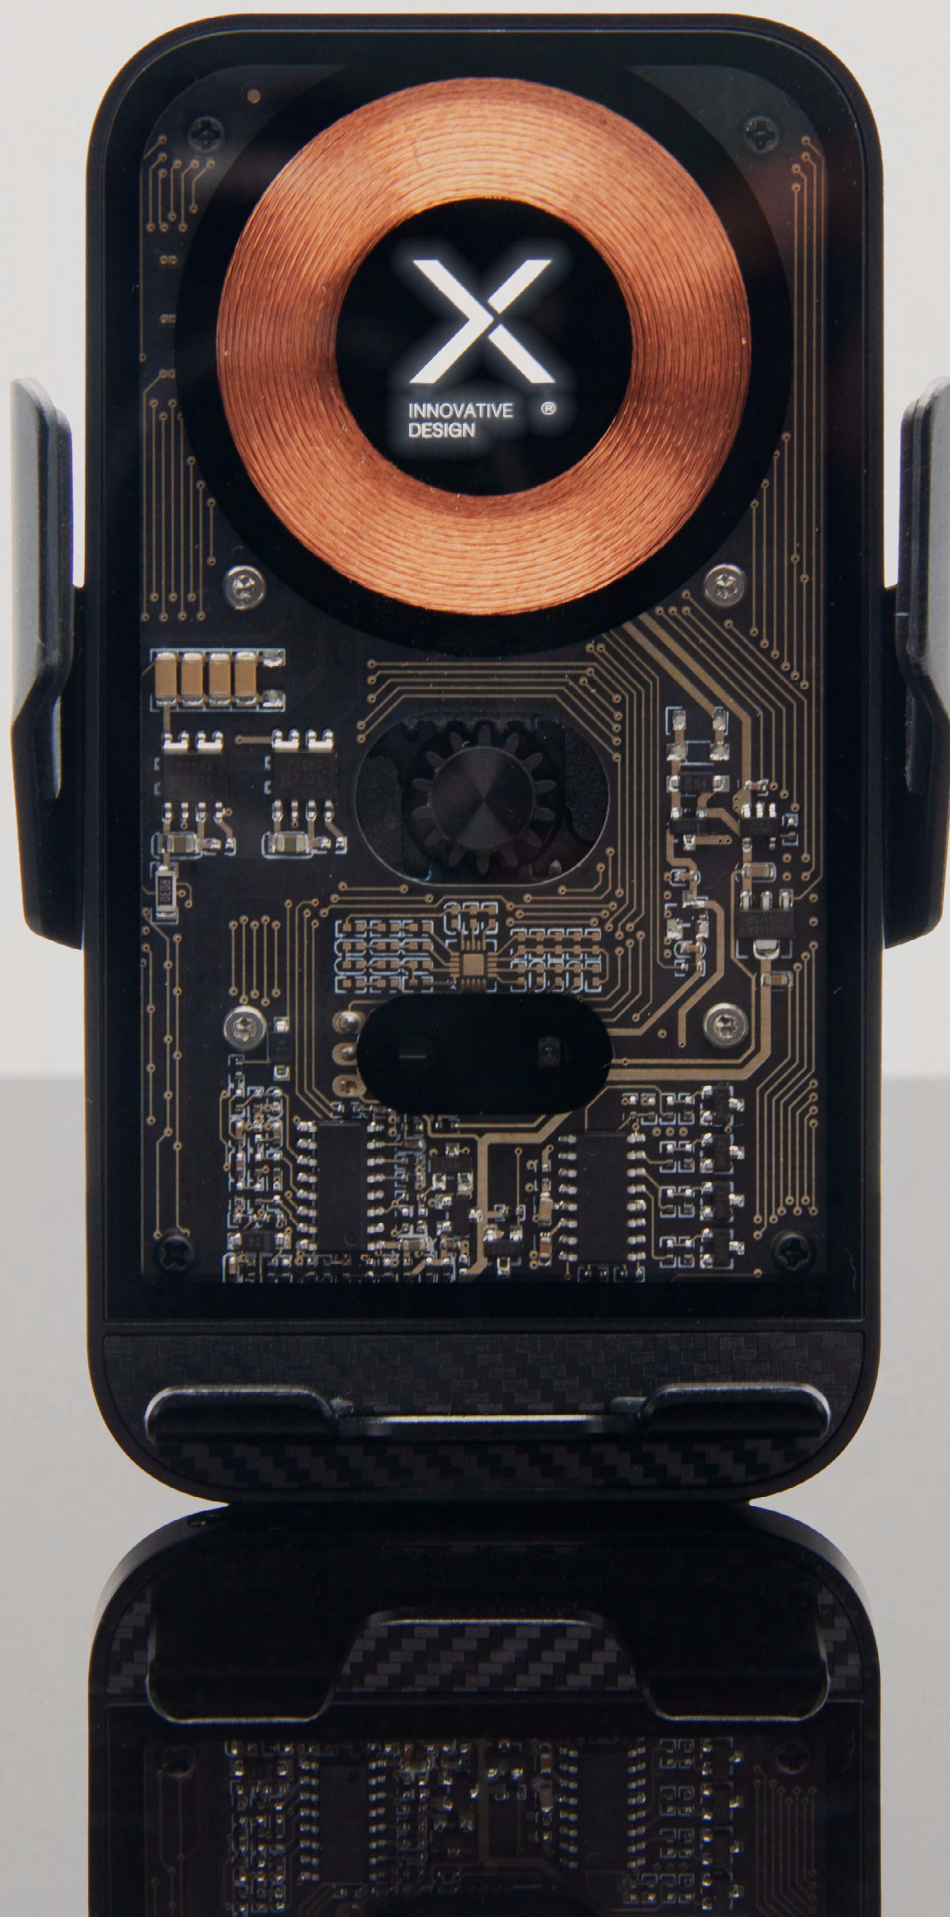

NEW

15W

•V40
Wireless car charger 15W

•V11
Car tracker

car charger

CAB

P.98

FILES