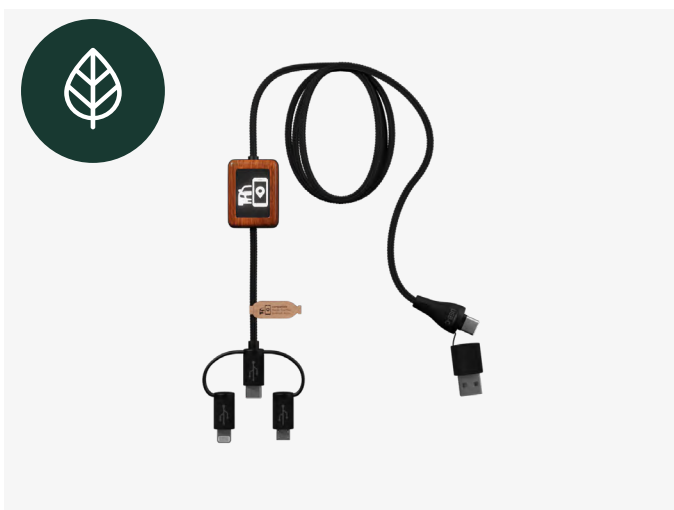

•C16.30LB
Eco ring light cable

•C17.30L
Easy to use cable 1m

•C28.30L
Easy to use cable 1m

•C45
Data transfer eco cable

•C46
5-in-1 wooden CarPlay

•C48
5-in-1 CarPlay cable

•C19
Wooden quatro eco cable

•C29
Extended eco cable 1m

•C36
Extended round eco cable

•C38
Extended eco cable 5-in-1 1m

•C40
Wooden wireless eco cable 10W 1m

•C18
Cable rolling quatre data transfert 1m

•C39
100% eco cable 3-in-1

•C49
100% eco cable 5-in-1

ULTRA-PERSONALIZATION