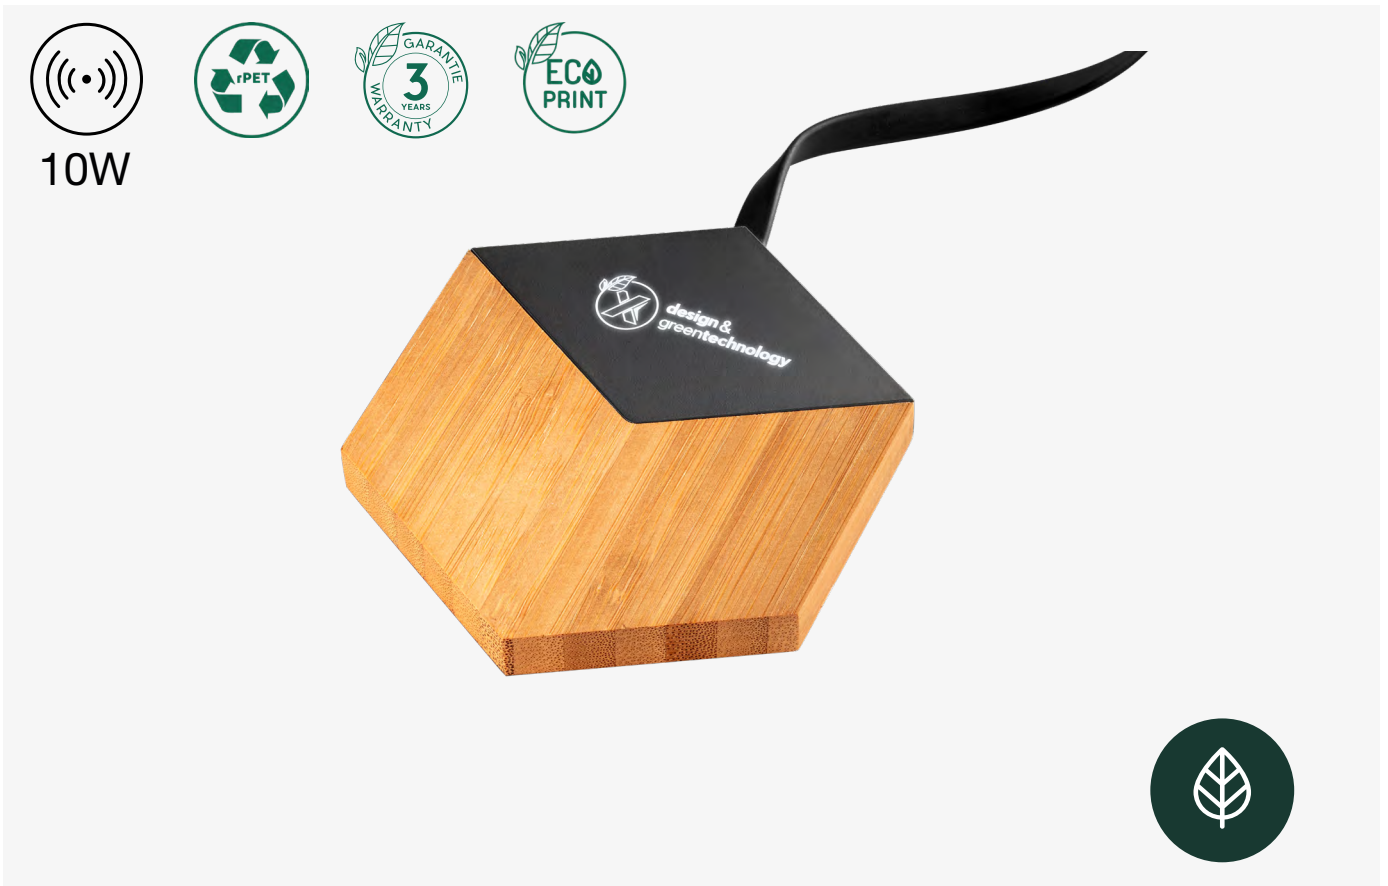

Wireless charging mouse

rechargeable
battery

•O21

Wireless charging mouse & base

rechargeable
battery

•O22

Lighting wireless mouse

rechargeable
battery

•O25
Wireless mousepad

•O26
Recycled PU mousepad-to-go

•W23
Wireless 100% wood

•W14
Eco hexa wireless base

•W13.30L
Eco wireless base

10W

•W13.20L

•W13.50L

•H16
Wireless stand hub

•W29
Transparent wireless base

15W

NEW

data transfer

•H20
Lighting hub USB/Type C

•W12.30L
Wireless base 10W

10W

•W12.20L

•W12.50L

•W21
Wireless stand

•H11
Smart home charger

IMPORT Colorful light-up logo

3 to 4 weeks/100 pcs

15W

• W31
Wood wireless base 15W FSC 100%