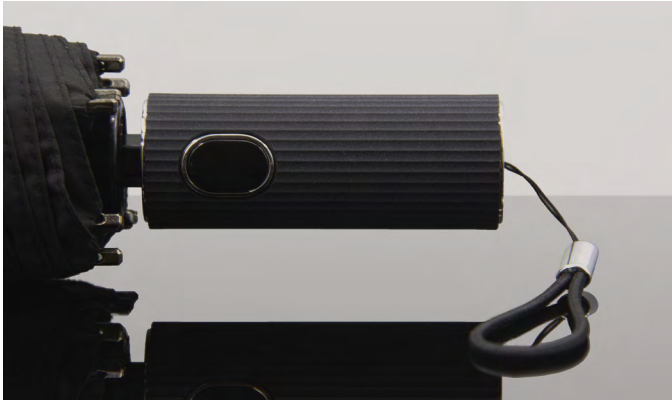

•R02
rPET golf umbrella