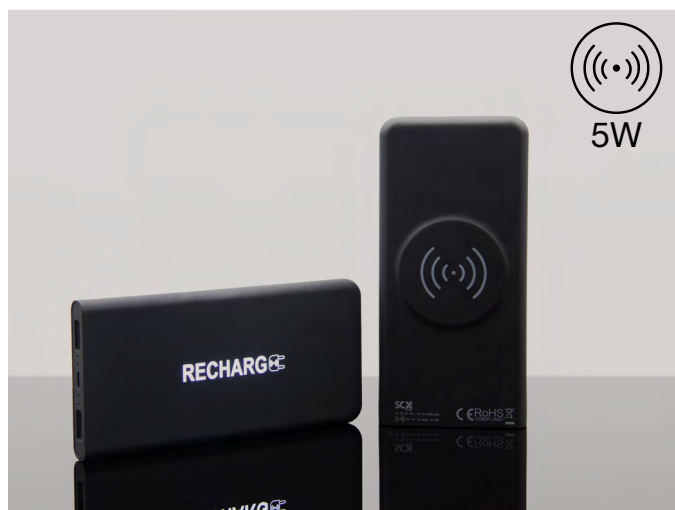

15W

3-in-1 cable

NEW

•P48
Tech magnetic powerbank wood 10.000 FSC 100% bamboo

•P17
Powerbank slim wireless 5000

3-in-1 cable

•P18
Powerbank stick wireless 5000

•P40
Powerbank wireless jumbo 10.000