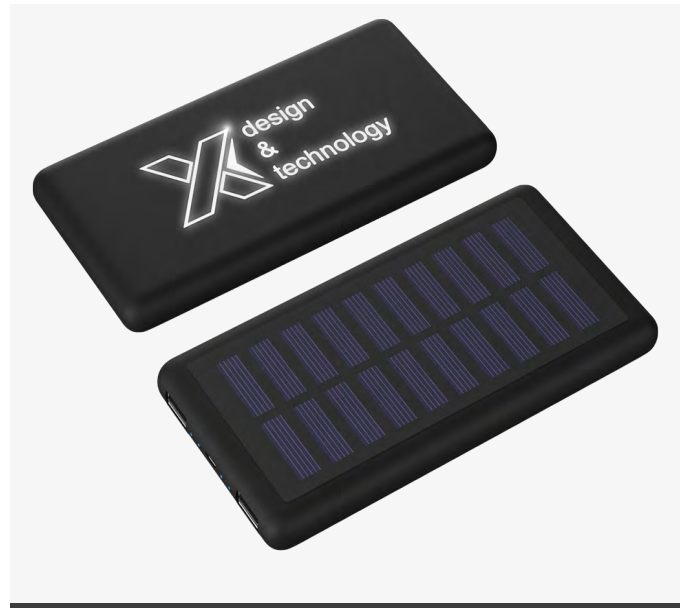

3-in-1 cable

IMPORT
3 to 4 weeks/100 pcs

Colorful lighting logo

Digital + lighting logo

•P15
Powerbank slim 5000

• P29

Eco solar powerbank 5000

• P30

Eco solar powerbank 8000

3-in-1 cable

• P32
Eco solar powerbank 10.000

Solar charging

• P31
Eco solar powerbank 8000

Solar charging

• P36.30L

Powerbank wireless wood 5000 FSC 100% mapple