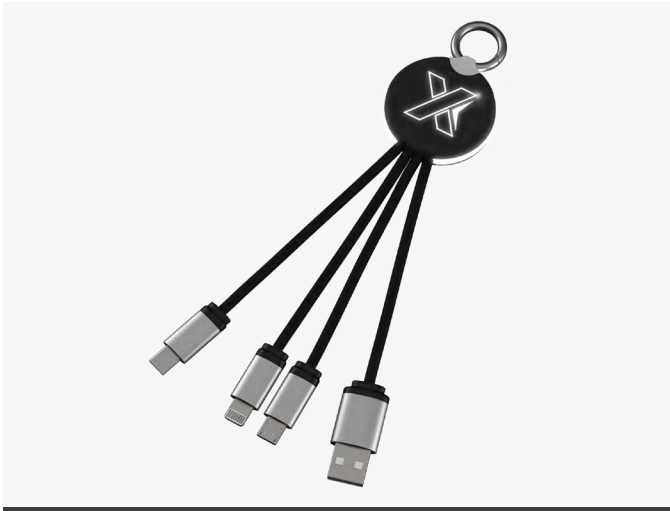

design

P.107

• C15.30L
Eco quatro light cable

• C15.30LR
Eco quatro light cable

• C15.50LB
Eco quatro light cable

• C15.50L
Eco quatro light cable

•C16.30L
Eco ring light cable

•C16.30LR
Eco ring light cable

•C16.30LB
Eco ring light cable

•C17.30L
Easy to use cable 1m

•C28.30L
Easy to use cable 1m

•C45
Data transfer eco cable

•C46
5-in-1 wooden CarPlay

•C48
5-in-1 CarPlay cable

•C19
Wooden quatro eco cable

•C29
Extended eco cable 1m