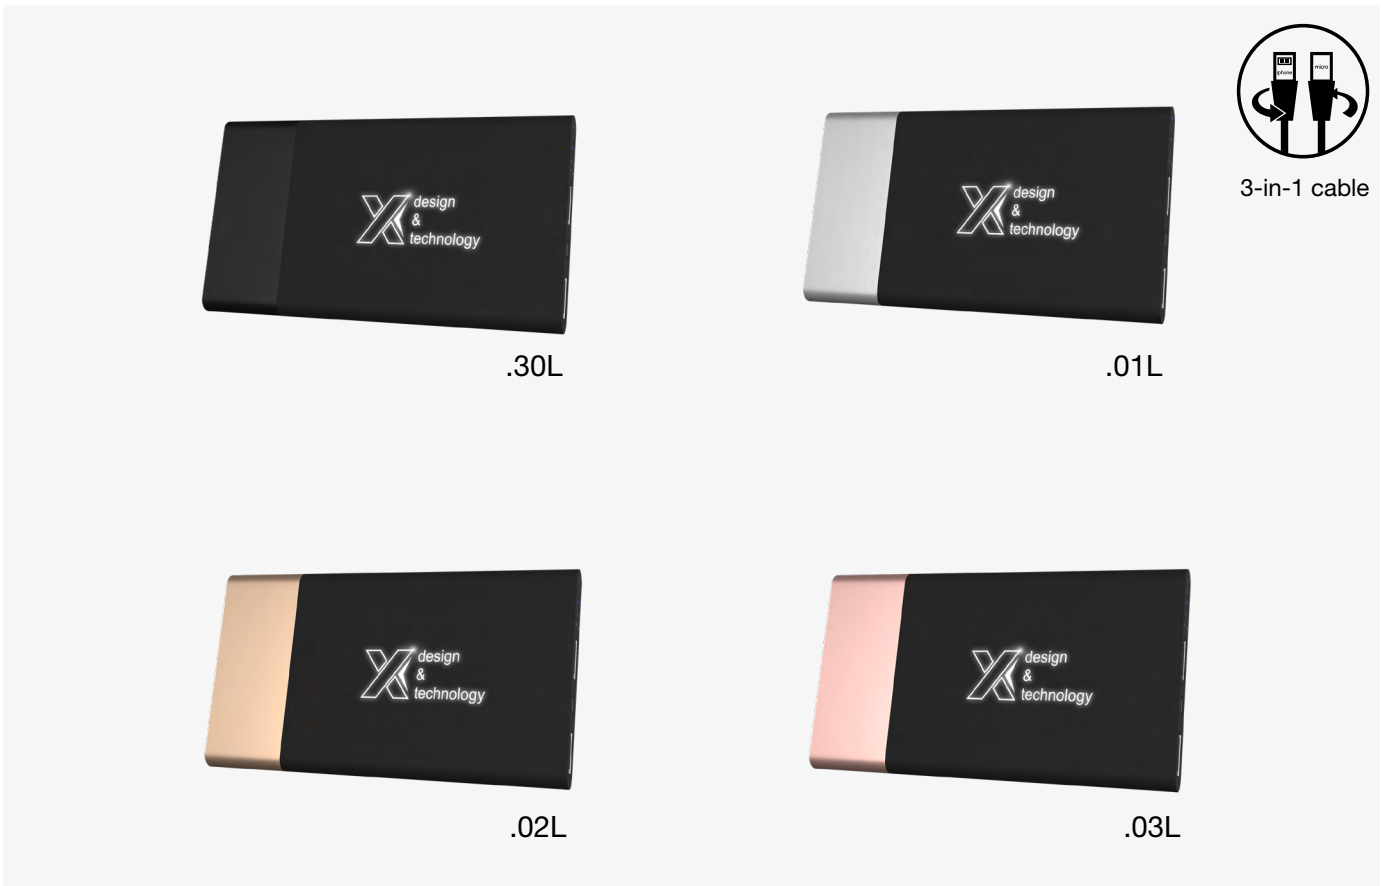

.30L

.01L

3-in-1 cable

.02L

.03L

• P20
Powerbank clever 5000