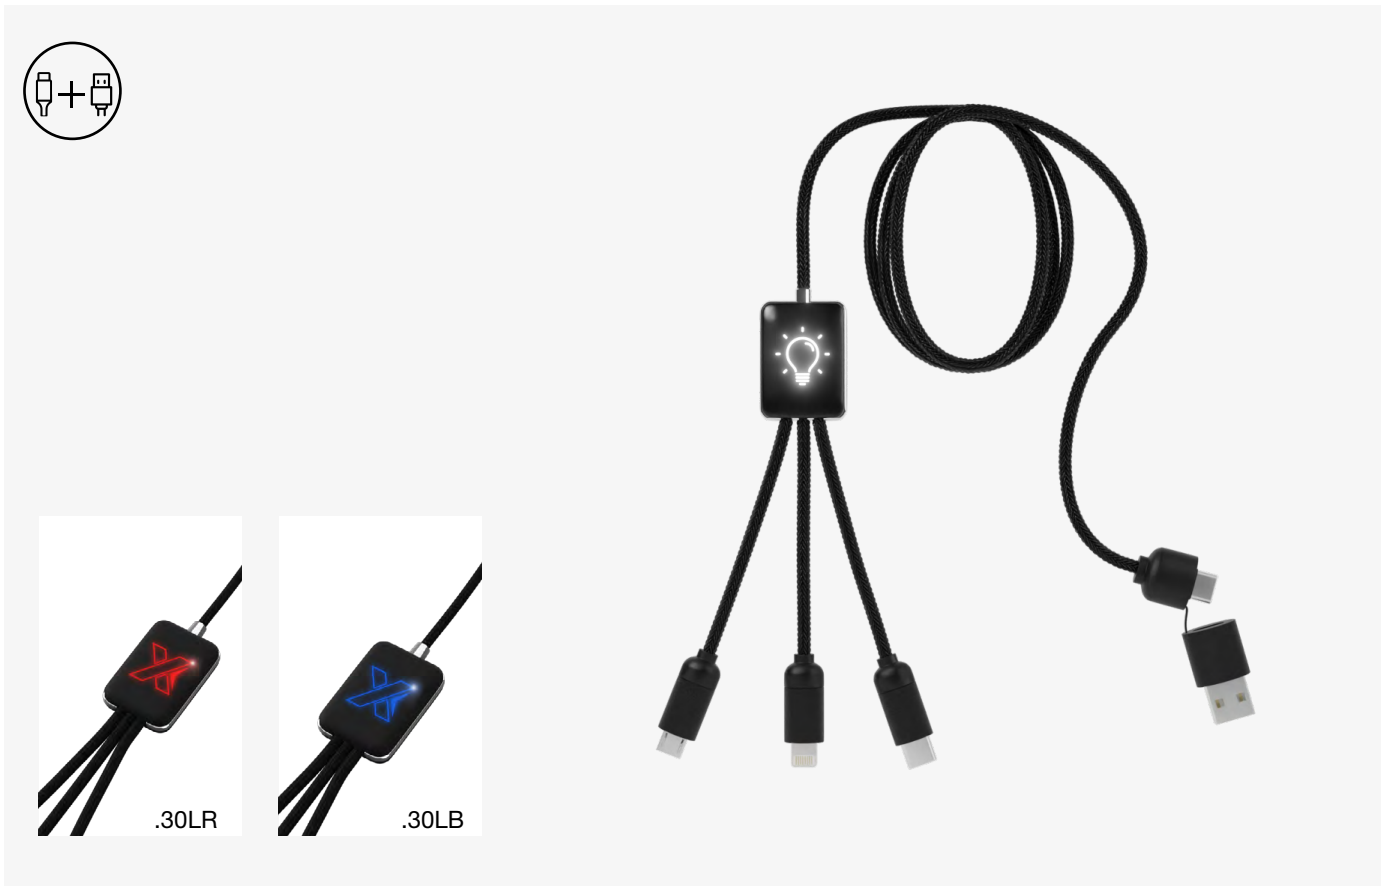

design

P.107

• C15.30L
Eco quatro light cable

• C15.30LR
Eco quatro light cable

• C15.50LB
Eco quatro light cable

• C15.50L
Eco quatro light cable

•C16.30L
Eco ring light cable

•C16.30LR
Eco ring light cable

•C16.30LB
Eco ring light cable

•C17.30L
Easy to use cable 1m

•C28.30L
Easy to use cable 1m

•C45
Data transfer eco cable

•C46
5-in-1 wooden CarPlay

•C48
5-in-1 CarPlay cable

•C19
Wooden quatro eco cable

•C29
Extended eco cable 1m