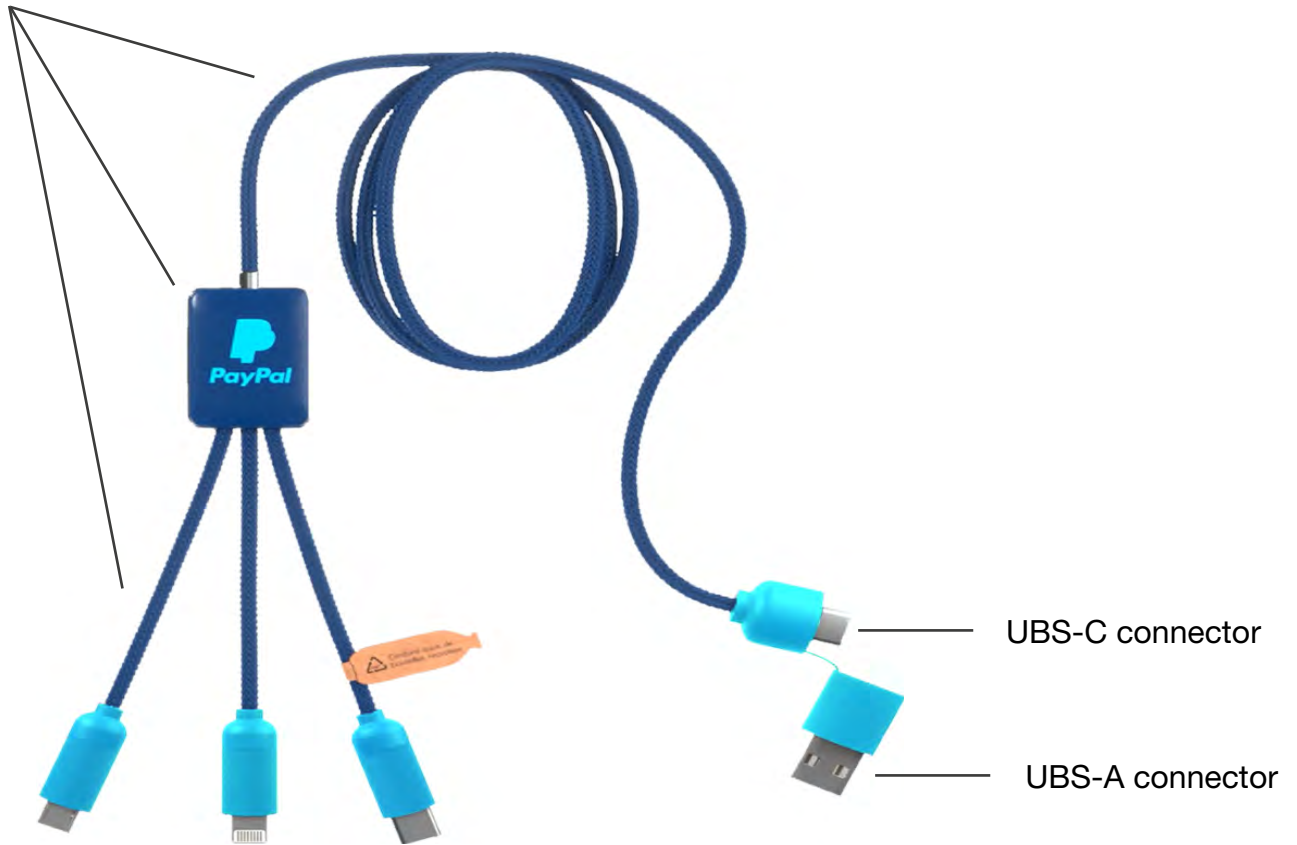

ULTRA-PERSONALIZATION

Casing and rPET cords
with pantone color

NFC option

Data transfer option

Adjustable length