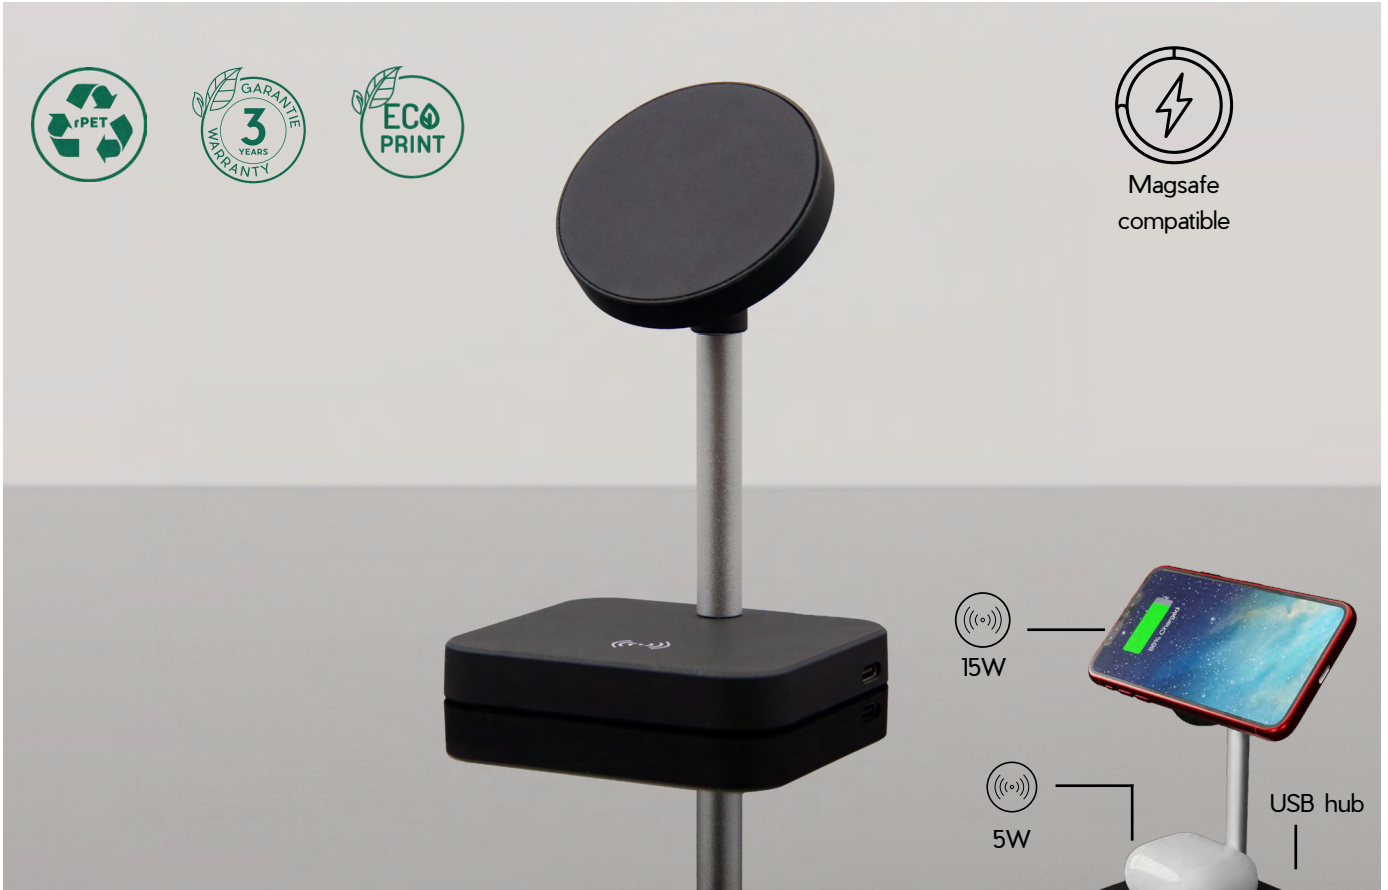

Speaker wireless base

•W17

10W charging base and desktop air filtering plant

10W

USB hub

•W15
Wireless stand

•W19
Foldable wireless stand

•W22
Magnetic wireless stand

•W28
3-in-1 foldable wireless stand

•O11
Hub pencil holder

•O12
Wood pencil holder

•O16
Power notebook A5 4000mAh

•O17
Power notebook A4 4000mAh

•O18
Wireless notebook A5 4000mAh

•B10
Genius pen

•O30
Desk lamp induction