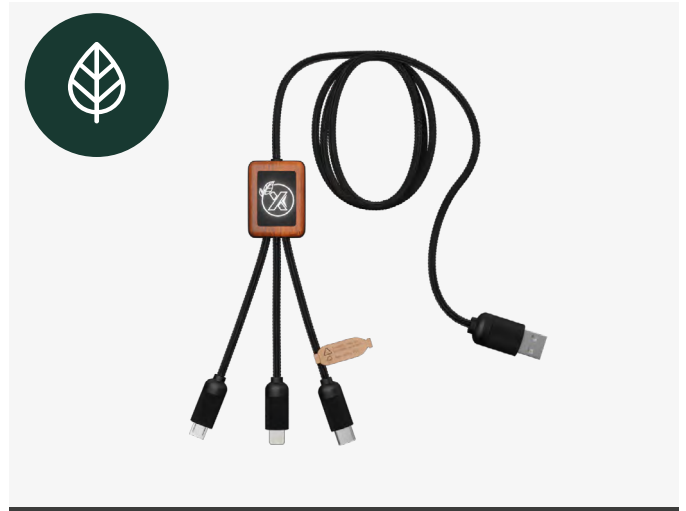

•C16.30LB
Eco ring light cable

•C17.30L
Easy to use cable 1m

•C28.30L
Easy to use cable 1m

•C45
Data transfer eco cable

•C46
5-in-1 wooden CarPlay

•C48
5-in-1 CarPlay cable

•C19
Wooden quatro eco cable

•C29
Extended eco cable 1m

•C36
Extended round eco cable

•C38
Extended eco cable 5-in-1 1m

•C40
Wooden wireless eco cable 10W 1m

•C18
Cable rolling quatre data transfert 1m

•C39
100% eco cable 3-in-1

•C49
100% eco cable 5-in-1

ULTRA-PERSONALIZATION