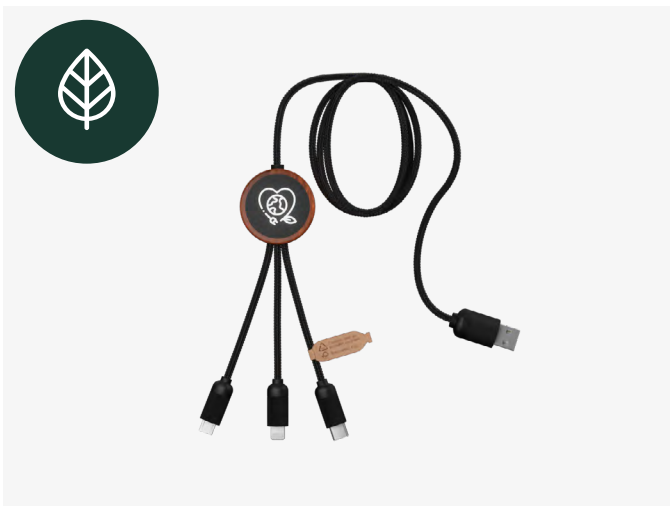

•C16.30LB
Eco ring light cable

•C17.30L
Easy to use cable 1m

•C28.30L
Easy to use cable 1m

•C45
Data transfer eco cable

•C46
5-in-1 wooden CarPlay

•C48
5-in-1 CarPlay cable

•C19
Wooden quatro eco cable

•C29
Extended eco cable 1m

•C36
Extended round eco cable

•C38
Extended eco cable 5-in-1 1m

•C40
Wooden wireless eco cable 10W 1m

•C18
Cable rolling quatre data transfert 1m

•C39
100% eco cable 3-in-1

•C49
100% eco cable 5-in-1

ULTRA-PERSONALIZATION