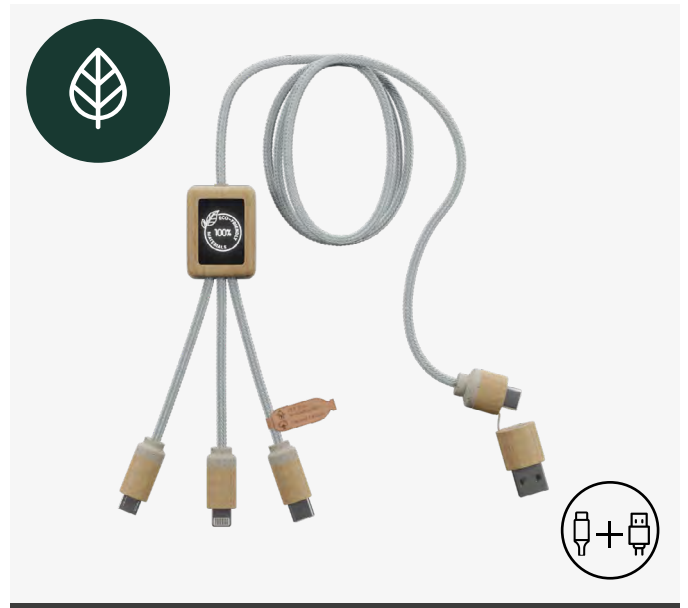

•C16.30LB
Eco ring light cable

•C17.30L
Easy to use cable 1m

•C28.30L
Easy to use cable 1m

•C45
Data transfer eco cable

•C46
5-in-1 wooden CarPlay

•C48
5-in-1 CarPlay cable

•C19
Wooden quatro eco cable

•C29
Extended eco cable 1m

•C36
Extended round eco cable

•C38
Extended eco cable 5-in-1 1m

•C40
Wooden wireless eco cable 10W 1m

•C18
Cable rolling quatre data transfert 1m

•C39
100% eco cable 3-in-1

•C49
100% eco cable 5-in-1

ULTRA-PERSONALIZATION