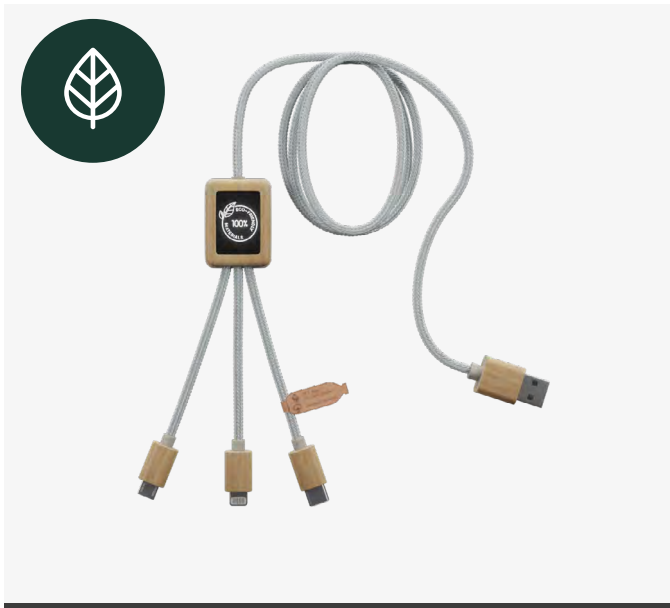

•C16.30LB
Eco ring light cable

•C17.30L
Easy to use cable 1m

•C28.30L
Easy to use cable 1m

•C45
Data transfer eco cable

•C46
5-in-1 wooden CarPlay

•C48
5-in-1 CarPlay cable

•C19
Wooden quatro eco cable

•C29
Extended eco cable 1m

•C36
Extended round eco cable

•C38
Extended eco cable 5-in-1 1m

•C40
Wooden wireless eco cable 10W 1m

•C18
Cable rolling quatre data transfert 1m

•C39
100% eco cable 3-in-1

•C49
100% eco cable 5-in-1

ULTRA-PERSONALIZATION