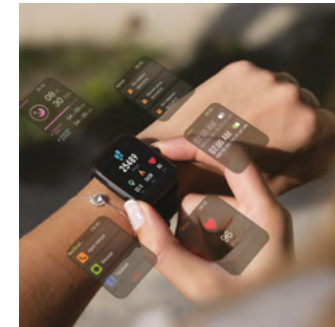

WATERPROOF IP68

A 1.69" TOUCH SCREEN

+30 BUILT-IN FUNCTIONS:

- ACTIVITY TRACKING - CALL AND MESSAGE NOTIFICATIONS - APP NOTIFICATIONS: WHATSAPP, FACEBOOK, INSTAGRAM, ETC.
- SLEEP TRACKING
- STOPWATCH AND TIMER
- REMOTE CONTROL FOR PHOTOS AND MUSIC
- 15 DAYS OF WATCH AUTONOMY

Laser Engraving