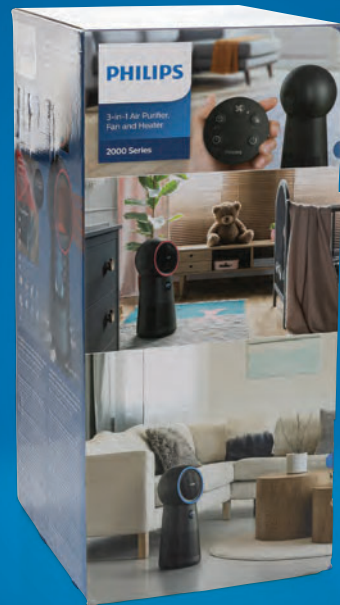

PHILIPS

NEW

P301.921

**Philips AMF220 3-in-1 Air Purifier,
Fan & Heater - Black**

Size 25 x 25 x 59 cm Max. printsize 20 x 40 mm Print technique
Doming

P301.081

Philips 30W ultra fast PD wall charger

Size 10 x 3 x 10 cm Max. printsize 10 x 35 mm Print technique Pad print