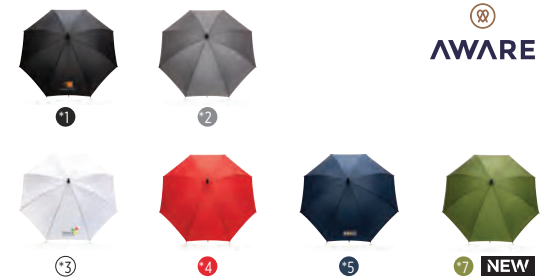

AWARE

3.43kg. 11.3x water.org

P850.68*

27" Impact AWARE™ RPET 190T auto open stormproof umbrella

Material: 190T rPET • Auto open • Frame: metal • Ribs: fibreglass • Stormproof • With Aware™ tracer: ✓ • Litres of water saved: 6,7 • # Plastic bottles reused: 11,3 Size 93 x Ø 120 cm Max. printsize 140 x 200 mm **Print technique** Screen transfer