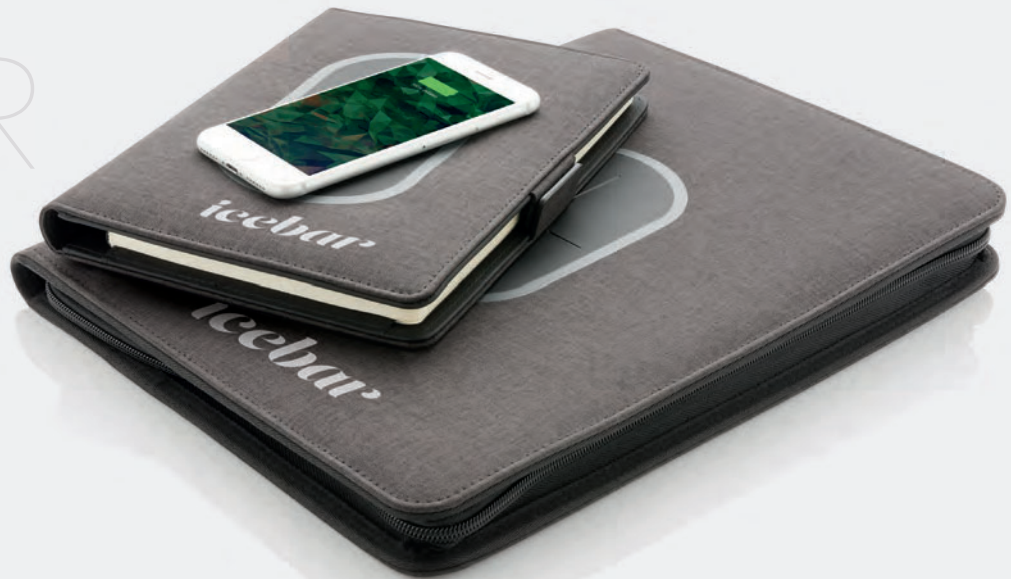

AIR

4.30kg.

P773.871

Air 5W wireless charging notebook cover A5

Size 22,9 x 17,4 x 2,4 cm Max. printsize 15 x 90 mm Print technique
Screen transfer