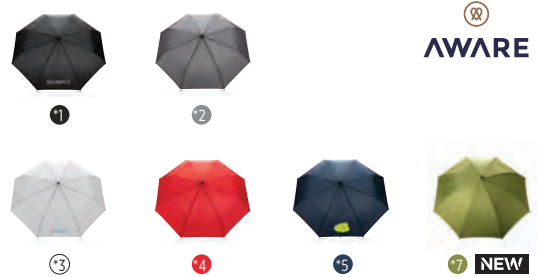

CO₂ 2.14kg. 7.6x water.org

P850.57*

20.5" Impact AWARE™ RPET 190T Pongee bamboo mini umbrella

Material: 190T Pongee rPET • Manual open • Frame: metal • Ribs: metal • 3 section • With Aware™ tracer: √ • Litres of water saved: 4,5 • # Plastic bottles reused: 7,6 Size 58 x Ø 96 cm Max. printsize 120 x 180 mm Print technique Screen transfer