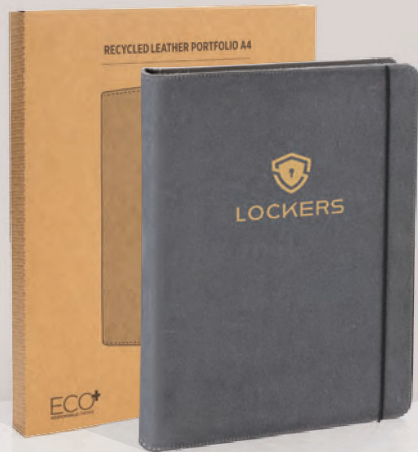

1.82kg.

P774.192

Recycled leather portfolio A4

Size 31,1 x 23,7 x 2 cm Max. printsize 40 x 80 mm Print technique Pad print