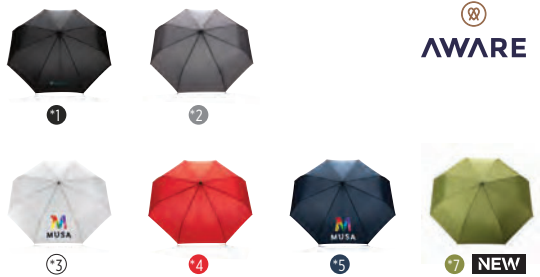

CO₂ 2.76kg. 7.5x water.org

P850.61*

21" Impact AWARE™ RPET 190T bamboo auto open/close umbrella

Material: 190T Pongee rPET • Auto open & close • Frame: metal • Ribs: fibreglass • 3 section • Stormproof • With Aware™ tracer: √ • Litres of water saved: 4,3 • # Plastic bottles reused: 7,5 Size 57 x Ø 94 cm Max. printsize 120 x 180 mm Print technique Screen transfer