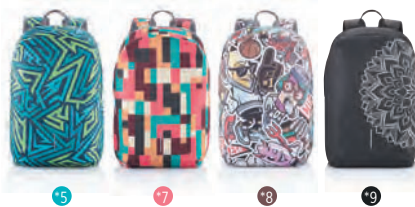

Bobby Soft "Art", anti-theft backpack

Material: 1200D rPET • Volume (litres): 16 • Laptop/tablet compartment for: 15.6" • USB charger port: ✓ • RFID protection: ✓ • Luggage strap: ✓ • With Aware™ tracer: ✓ • Litres of water saved: 22 • # Plastic bottles reused: 38 • PVC free: ✓ **Size** 30 x 18 x 45 cm **Max. printsize** 100 x 160 mm **Print technique** Screen transfer