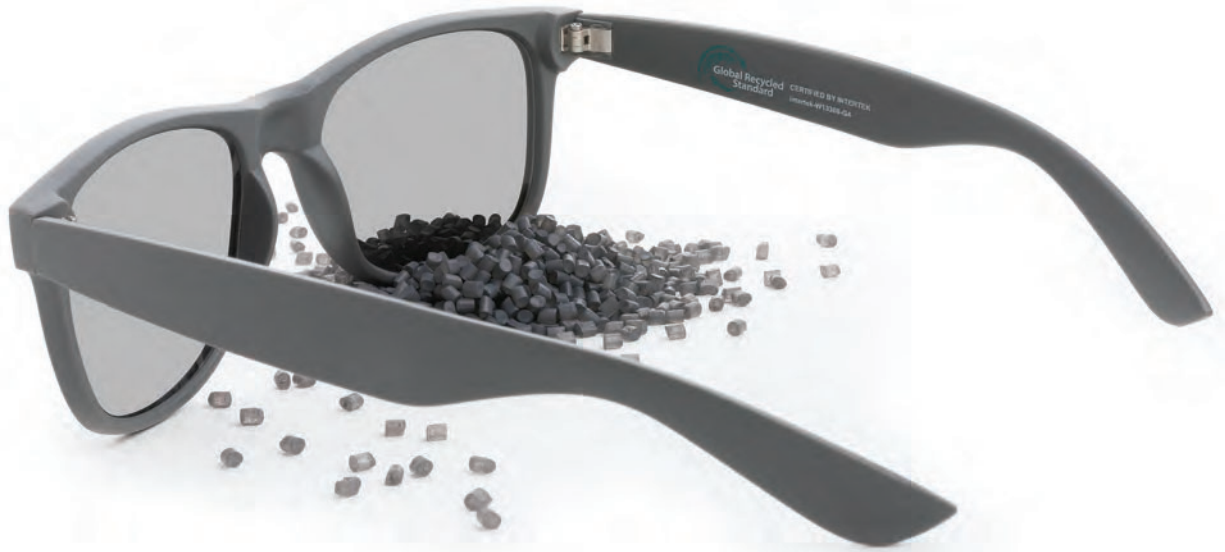

CO₂ 0.72kg. NEW

P269.05*

GRS RPP lunch box with spork

Size 19 x 11,4 x 5,4 cm Max. printsize 50 x 20 mm Print technique Pad print

CO₂ 1.02kg. NEW

P269.082

RCS Recycled stainless steel leakproof lunch box

Size 18,2 x 13 x 6,3 cm Max. printsize 25 x 85 mm Print technique Laser engraving