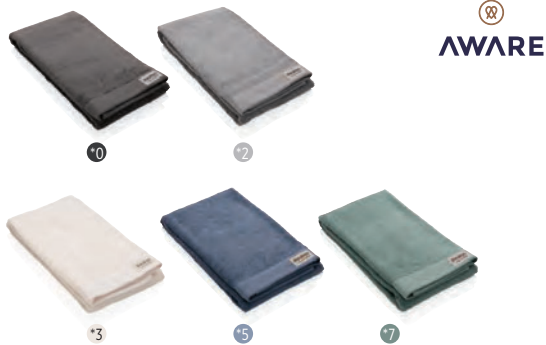

THIS PRODUCT SAVES  **2.7L** | P788.105

THIS PRODUCT SAVES  **4.8L** | P774.395

THIS PRODUCT SAVES  **1.9L** | P774.371

THIS PRODUCT SAVES  **3.9L** | P774.385

2.41kg.

P453.81*

Ukiyo Sakura AWARE™ 500 gsm bath towel 50 x 100cm