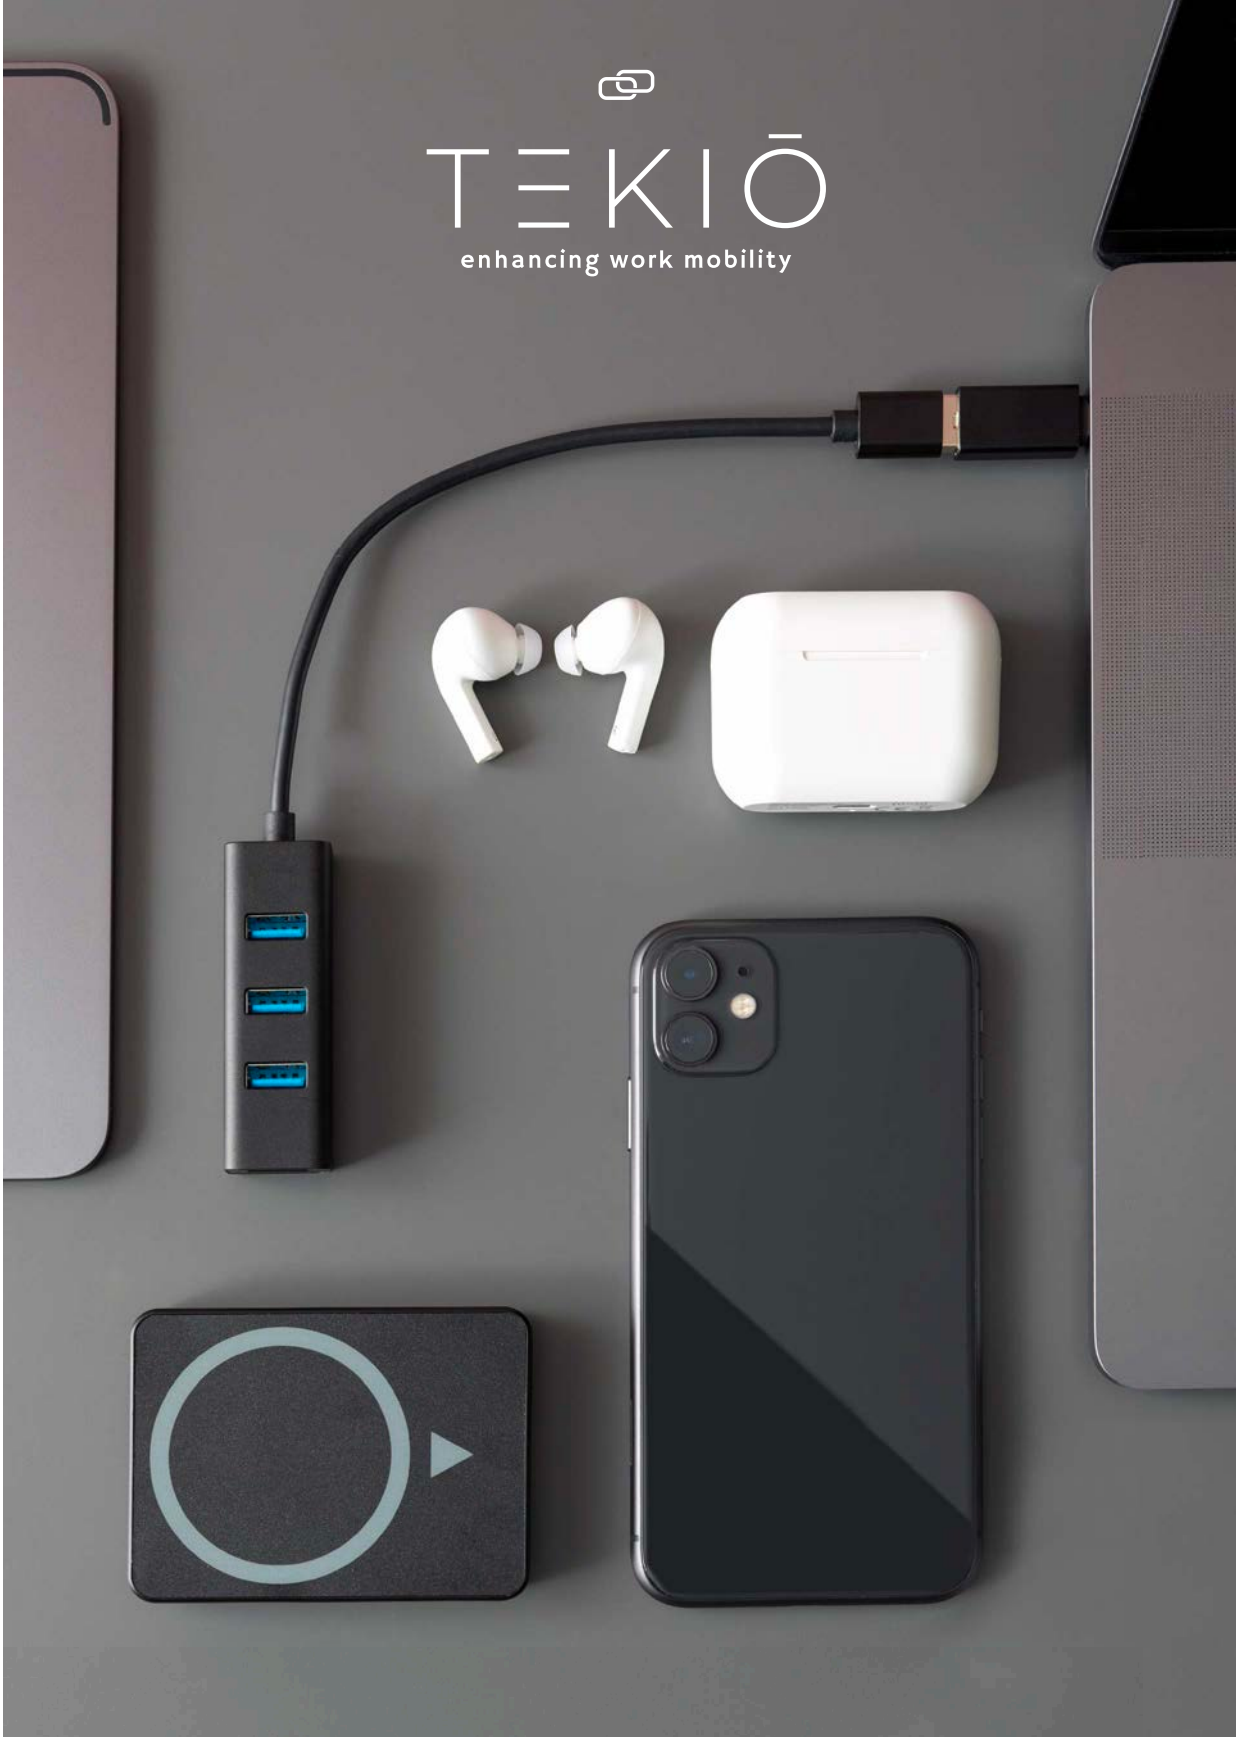

123747
Rotate 8GB bamboo USB flash drive

123748
Rotate 16GB bamboo USB flash drive

TEKIÖ

enhancing work mobility

124192
Rise phone/tablet stand

124193
Rise foldable phone stand

124194
Rise tablet stand

124195
Rise foldable laptop stand