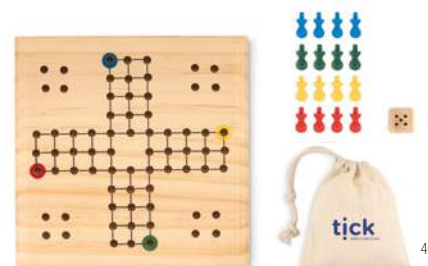

Ludo MO6110

Wooden Ludo game. **Size** 12x12x1,5 cm
Print technique Pad Printing,DO1,DL,L,S,T1,TD