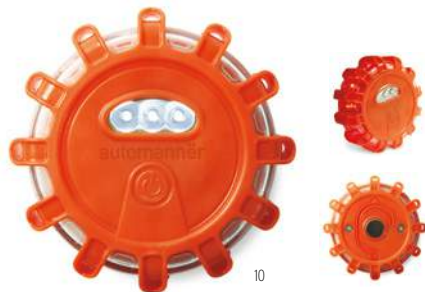

MO6386

MO8373

05

**Vatra** MO6386

Fire blanket made of glass fibre presented in a PVC pouch. Blanket Size: 120x180 cm. **Size** 120x180x0,4 cm **Print technique** Screen Printing,T1,TD

05

**Blake** MO8373

Fire blanket made of glass fibre presented in a PVC pouch. Blanket Size: 95x100 cm. **Size** 33x18 cm **Print technique** Screen Printing,T1,TD