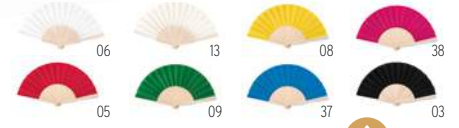

Fanny Wood MO9532

Manual hand fan in wood with polyester fabric. **Size** 41x22 cm
Print technique Pad Printing,L