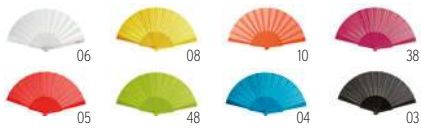

Fanny KC6733

Manual hand fan. **Size** 23x43x2,3 cm
Print technique Pad Printing

Bowfan MO6446

Manual hand fan in wood and polyester fabric with rainbow pattern. **Size** 3,5x2,2x23,2 cm
Print technique Pad Printing,L