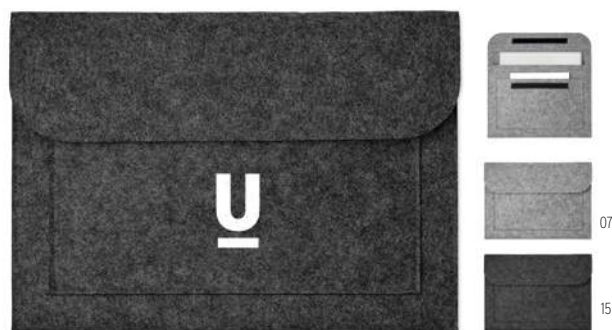

Pouchlo MO9818 15"

Documents bag or 15 inch laptop pouch in RPET felt, 2mm thick, with front pocket and hook and loop closing. **Size** 37x26 cm
Print technique Screen Printing,T1,TD