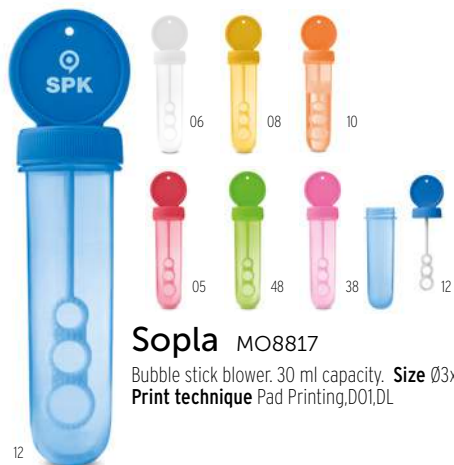

Sopla MO8817

Bubble stick blower. 30 ml capacity. **Size** Ø3x13 cm
Print technique Pad Printing,D01,DL

12