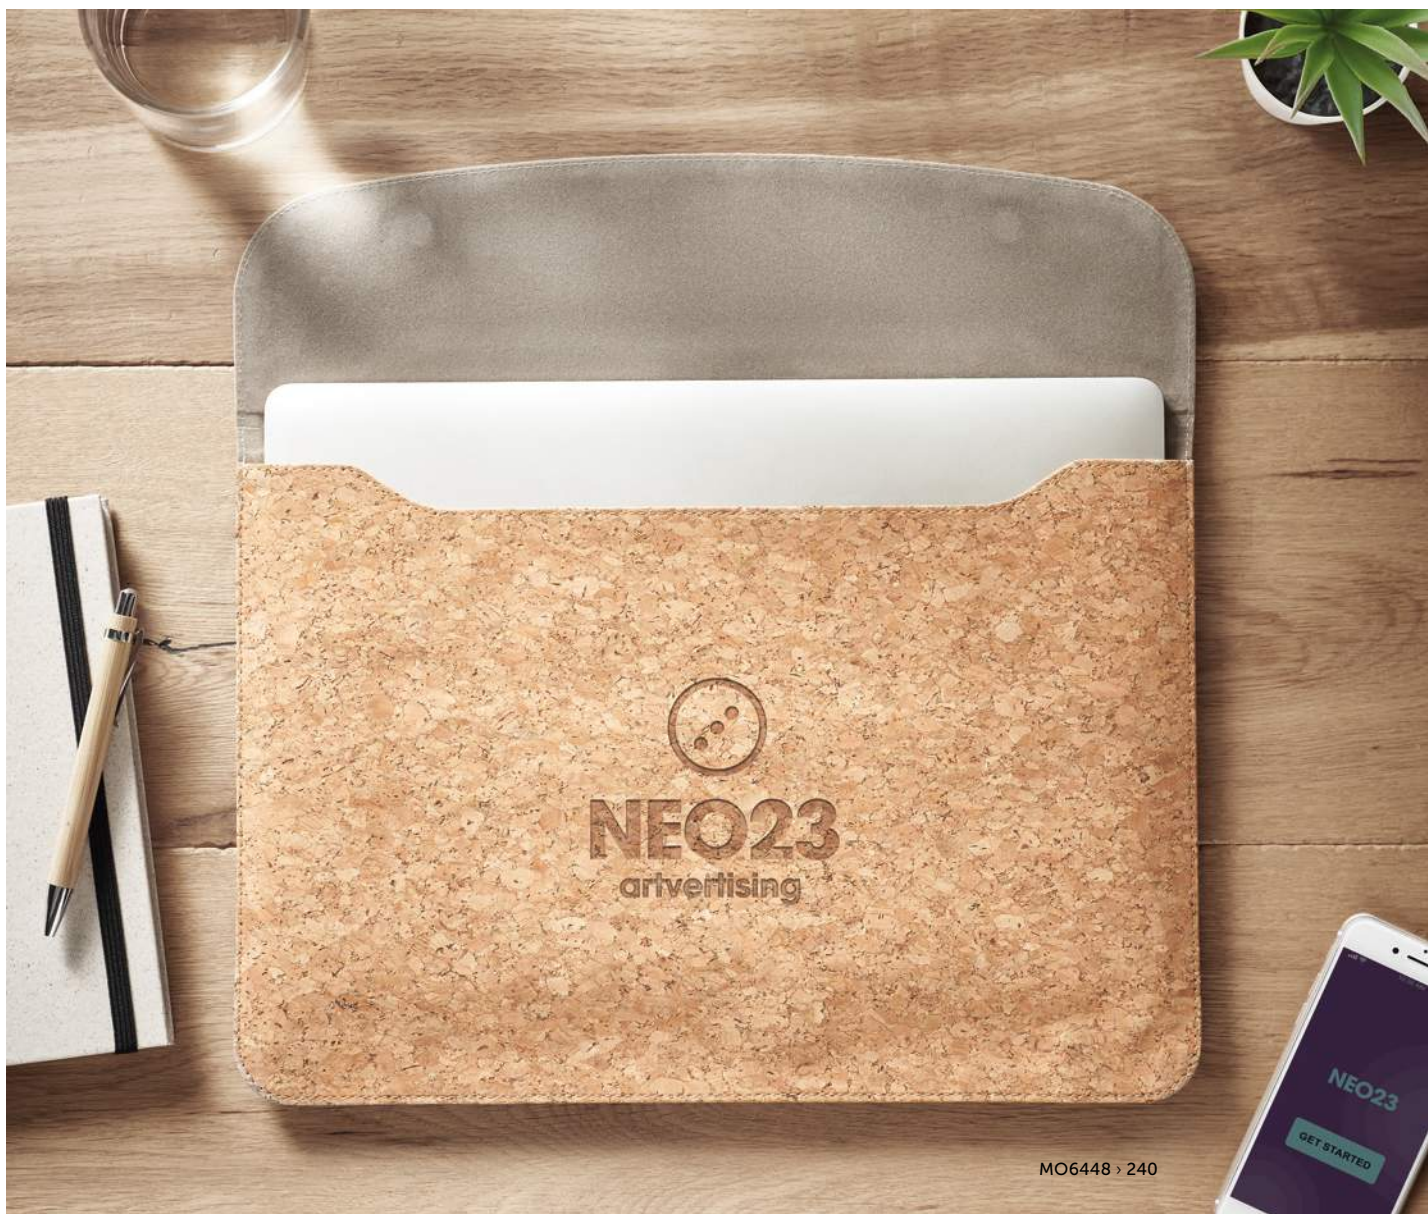

Office & Writing

OFFICE SUPPLIES THAT FIT AT ANY WORKPLACE

Brightening up the work environment with practical and unique office supplies can be easily achieved. Send out a strong message by equipping the office based teams with these daily use accessories and desktop items in the corporate style that best suits your brand identity.

MO6448 > 240