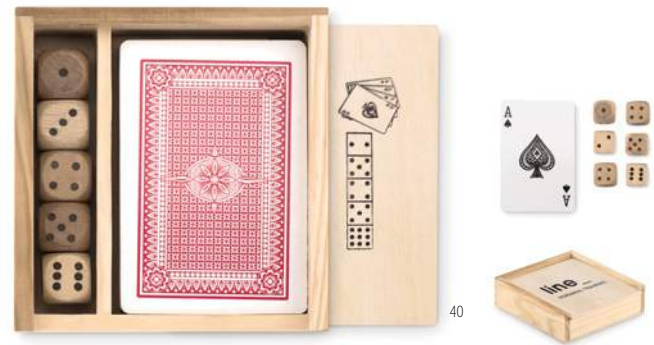

40

Las Vegas MO9187 ●

Playing set with 54 cards and 5 dice. Presented in wooden box.
Size 10x9x2 cm **Print technique** Pad Printing,L,S