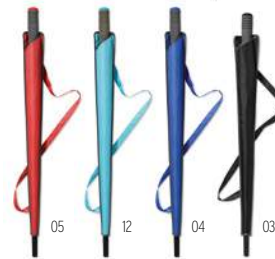

23"

22

**Boda** MO8326

23 inch, 8-pannel umbrella in PVC with black string on handle. Manual opening.  
**Size** Ø98x80 cm

23"

05

12

04