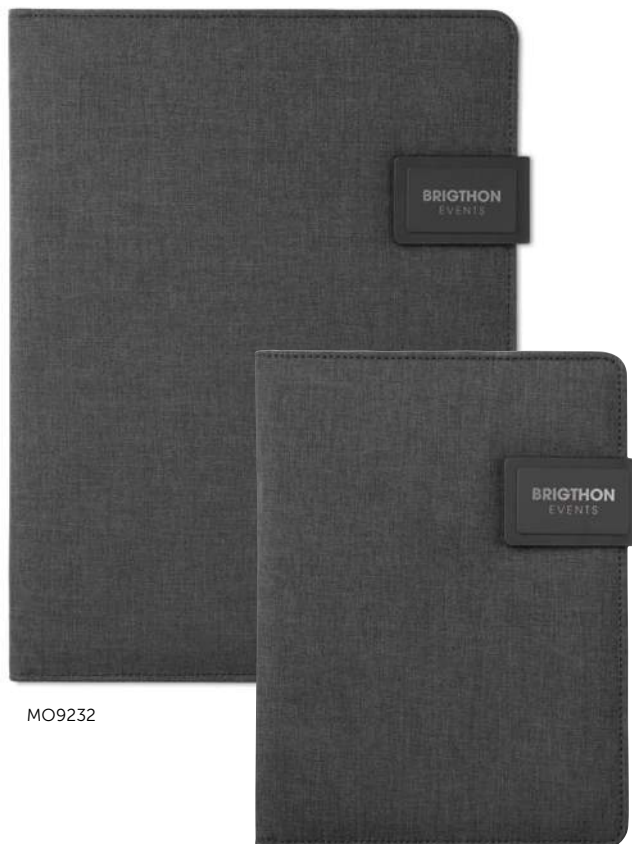

MO9232

MO9231