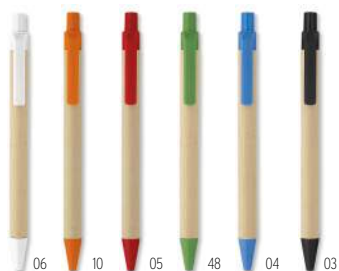

Cartoon IT3780

Push button ball pen with paper barrel and PLA parts (in 100% biodegradable corn). Blue ink. **Size** Ø1x14 cm
Print technique Roundscreen,P,PD