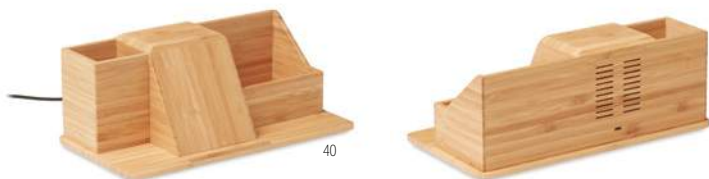

Groovy MO6345

Bamboo desk organizer and pen holder with 10W wireless charging phone stand. Output: DC 9V/1.1A (10W) for quick charging. Compatible with latest Androids, iPhone® 8 and newer. **Size** 24,5x12,9x9,4 cm
Print technique Laser Engraving,DL,D01