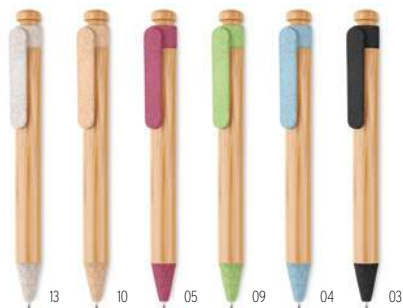

Toyama MO9481

Push button ball pen with bamboo barrel and wheat straw (50%) and ABS (50%) fittings. Blue ink. **Size** Ø1,2x14 cm
Print technique Roundscreen,P