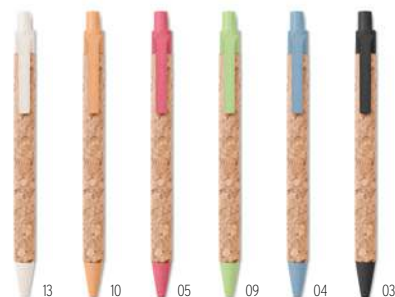

Montado MO9480

Push button ball pen with cork barrel and Eco-friendly wheat straw (50%) and ABS plastic (50%) fittings. Blue ink. **Size** Ø1x14 cm
Print technique Roundscreen,P,L,PD

TIMELESS DESIGN
WITH NATURAL
MATERIALS