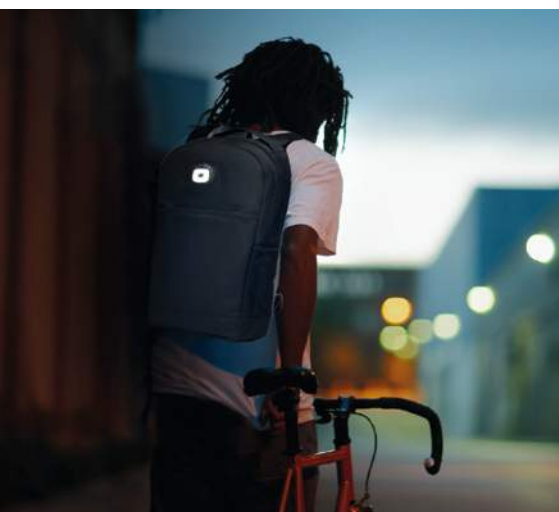

Urbancord MO9970

Drawstring bag in 420D RPET with detachable COB light on the front. COB light in white and red colour. Button cell battery included. **Size** 34x45 cm **Print technique** Screen Printing,T1,TD