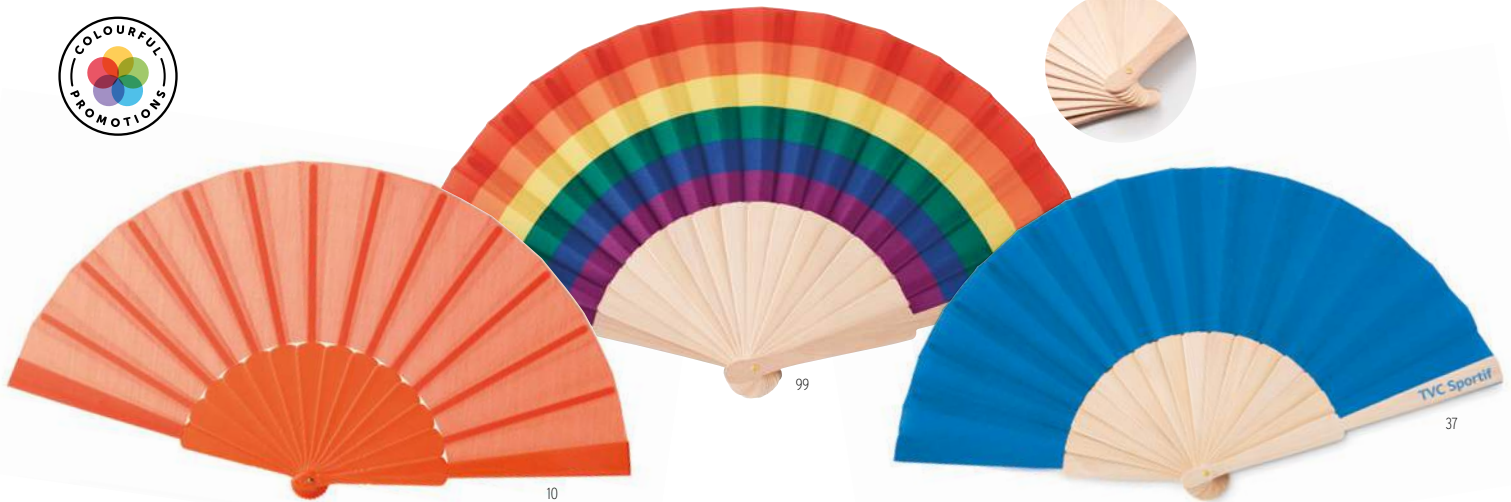

Fanny KC6733

Manual hand fan. **Size** 23x43x2,3 cm
Print technique Pad Printing

Bowfan MO6446

Manual hand fan in wood and polyester fabric with rainbow pattern. **Size** 3,5x2,2x23,2 cm
Print technique Pad Printing,L