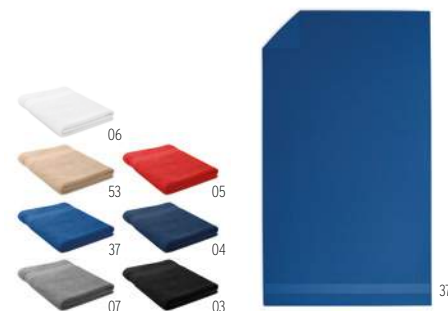

Merry MO9933

Terry towel made of 100% 360 gsm organic cotton. 180x100 cm. Made from organic cotton produced under a certified label. Terry material is soft and absorbent.
Size 180x100 cm **Print technique** Screen Printing,E,T1