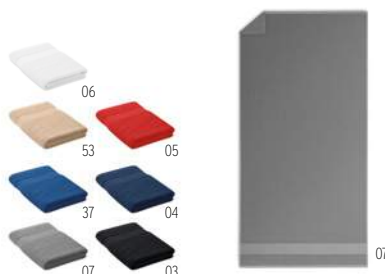

Perry MO9932

Terry towel made of 100% 360 gsm organic cotton. 140x70 cm. Made from organic cotton produced under a certified label. Terry material is soft and absorbent.
Size 140x70 cm **Print technique** Screen Printing,E,T1