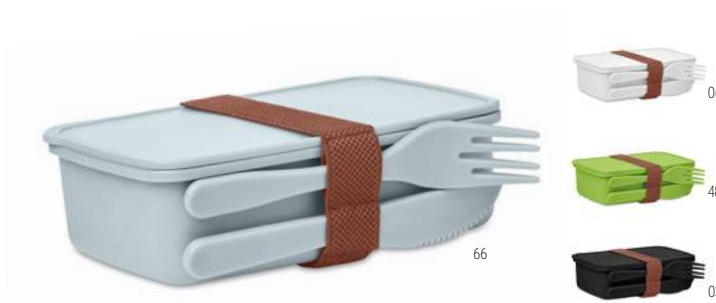

13

**Thursday** MO6240 

Lunch or sandwich box in PP with bamboo lid. **Size** 20x13,5x6,5 cm **Print technique** Pad Printing,S,L

03

**Saturday** MO6275

Lunch box in PP with 2 compartments. Includes PP cutlery set in the lid. Capacity: 600 ml. **Size** 16,5x16,5x7 cm **Print technique** Pad Printing, D01, DL