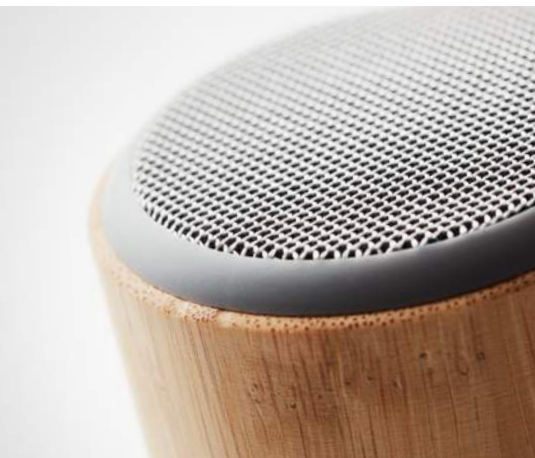

5.0 WIRELESS BAMBOO SPEAKER

This charming 5.0 wireless speaker in ABS with bamboo cover with a handy PU strap can be decorated in laser engraving. A practical gift which will put your brand front of mind.

Rugli MO6428

5.0 wireless speaker in bamboo cover and ABS on top with PU strap. Rechargeable Li-Ion 300 mAh battery. Output data: 3W, 4 Ohm. Playing time approx. 2h. **Size** Ø6,8x8,1 cm **Print technique** Pad Printing,L

40