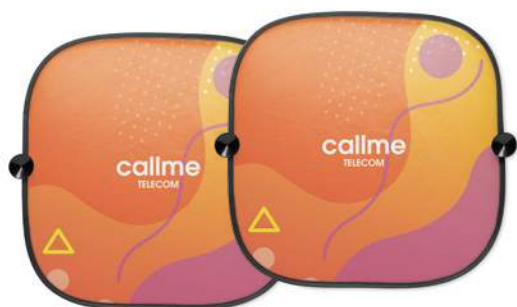

Sombra Light MO8675

Set of 2 car window shades made of polyester. Includes 2 suction cup holders. Perfect for both winter and summer to keep the weather at bay. This will keep your car cool during the summer by reflecting the sunlight away, and will keep the frost off your windshield when placed on the outside by offering a layer of protection. **Size** 44x36 cm **Print technique** Sublimation