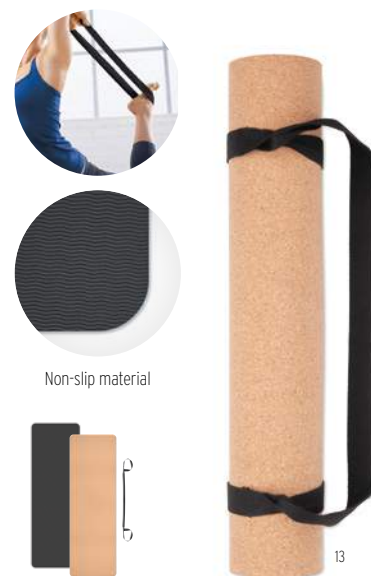

Savasana MO6267 🌿

Yoga exercise mat made of cork and TPE material presented with paper wrap with instructions. Thickness 0,4mm. Including a cotton exercise rope/strap holder. **Size** 183x61x0,4 cm
Print technique Screen Printing,L,T1,TD