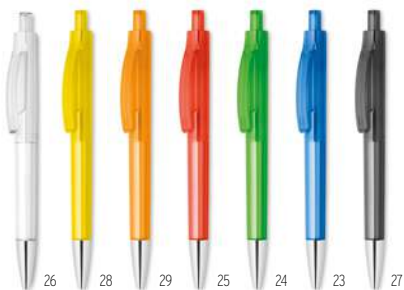

Lucerne MO8813

Push button ball pen in ABS with transparent barrel and shiny tip. Blue ink. **Size** Ø1x14 cm **Print technique** Roundscreen,P

28